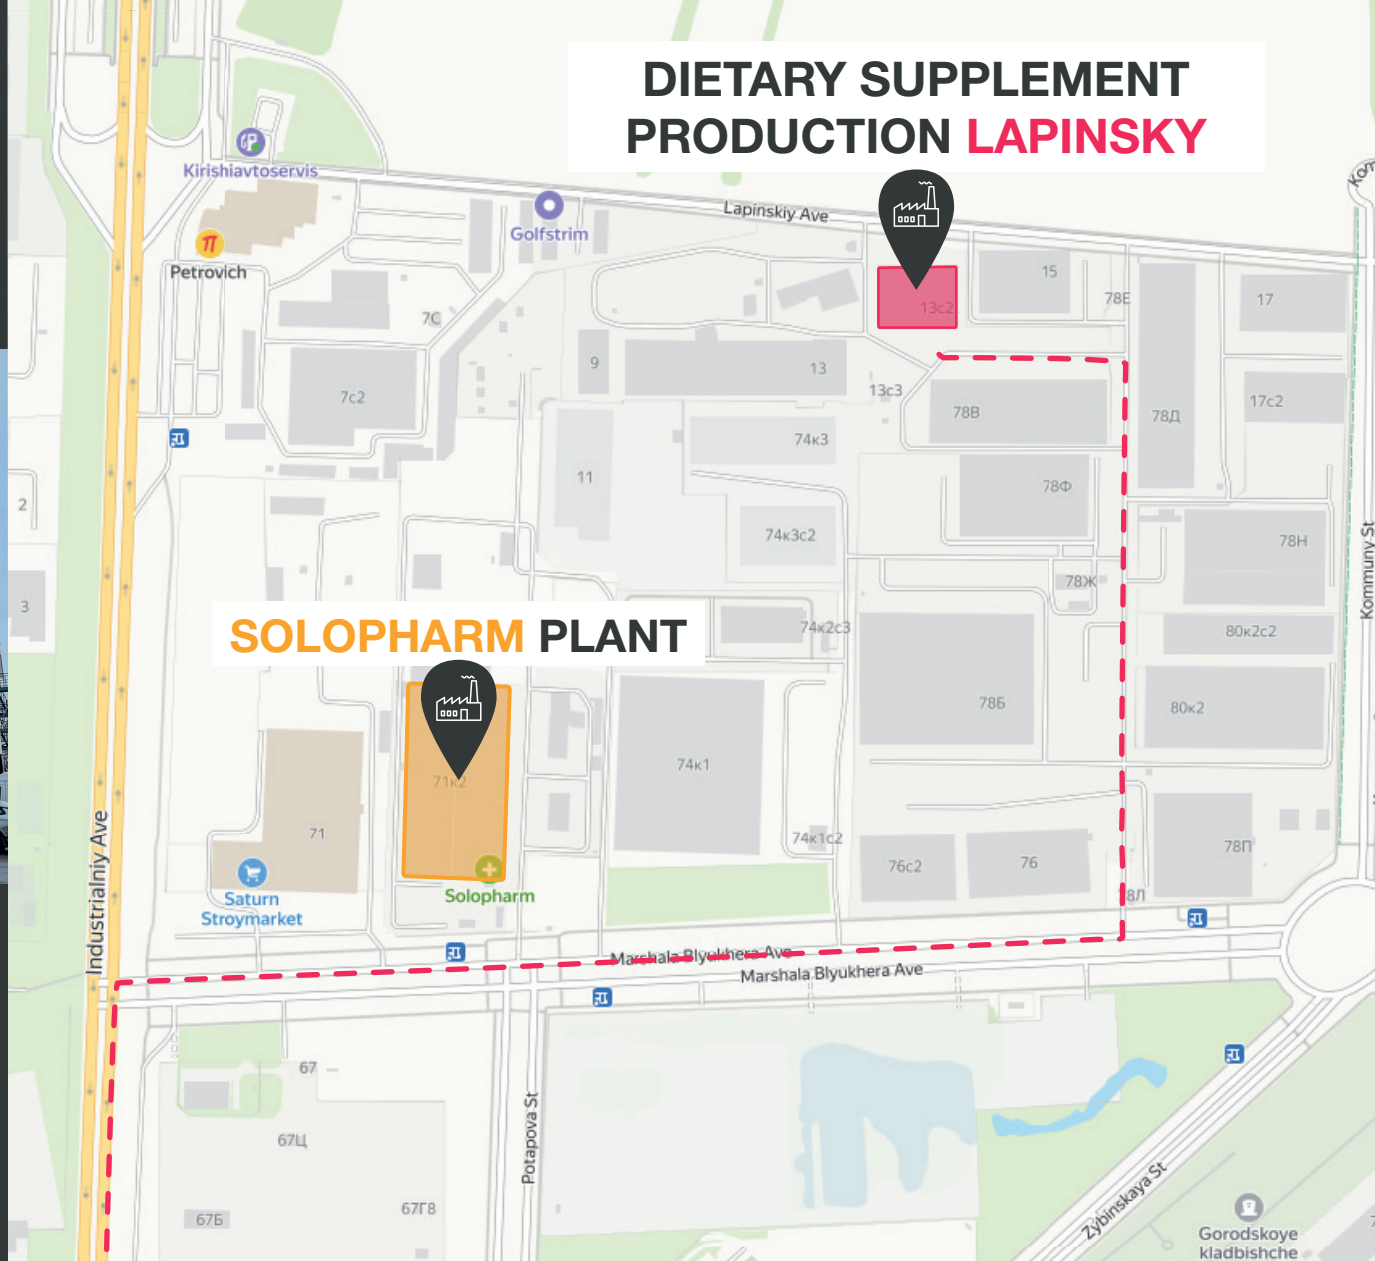

# DIETARY SUPPLEMENT PRODUCTION LAPINSKY

## LLC Grotex

**Address:**  
195253, Lapinsky Av.,  
13, Bldg 2, internal  
territory of the municipal  
district of Rzhevka,  
St. Petersburg

**Contacts:**  
Yulia Gerasimova  
Director of Dietary  
supplement section and SFP  
tel.: +7 812 385 47 87 ext. 734  
mob.: +7 921 189 27 92

## SOLOPHARM PLANT

**BY CAR: ACCESS FROM THE MARSHAL BLUKHER AVE., 78 LIT. L**

### BY PUBLIC TRANSPORT:

from Akademicheskaya metro station 153 bus, 15 min by foot  
from Ladozhskaya metro station 59 tram, 15 min by foot